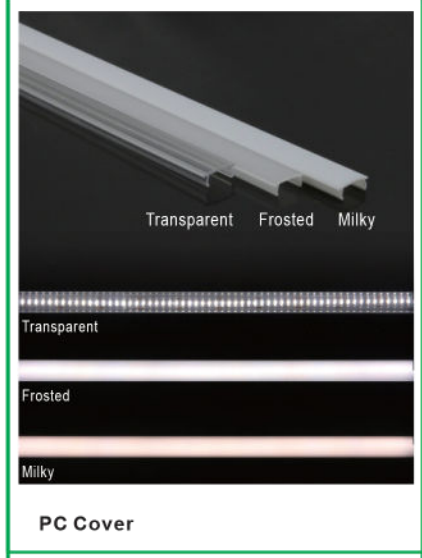

Customized Color can be ordered

LED Aluminum profile 3.2ft - 6.4ft

Transparent Frosted Milky

Transparent

Frosted

Milky

PC Cover

Plastic Endcaps *2
1 with hole; 1 without hole.