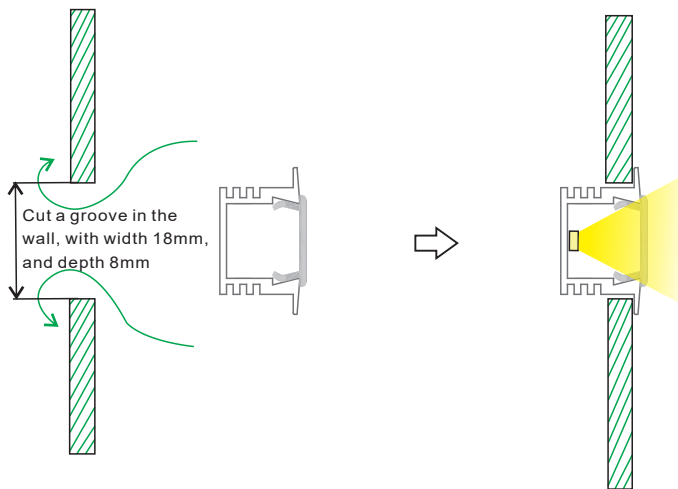

Customized Color can be ordered

LED Aluminum profile 1~3meter

Transparent Frosted Milky

Transparent

Frosted

Milky

PC Cover

Service Environment and Installation:

Plastic Endcaps *2

1 with hole; 1 without hole.