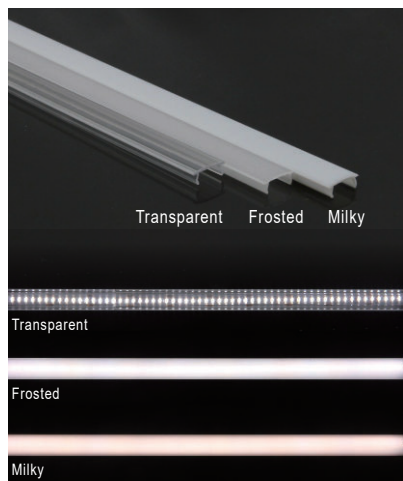

Customized Color can be ordered

LED Aluminum profile 1~3meter

Transparent Frosted Milky

Transparent

Frosted

Milky

PC Cover

Service Environment and Installation:

Plastic Endcaps *2

1 with hole; 1 without hole.