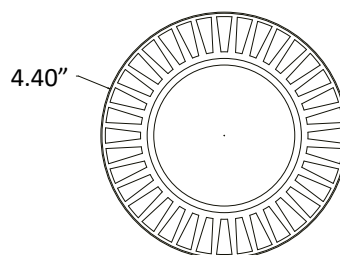

### Features:

- Die casting Aluminum heat sink
- 6", 8" and 10" commercial recessed can suitable
- Control: Non-dimming
- 26W-42W C FL E equivalency
- Not use for totally enclosed fixture
- Suitable for dry and damp location

### Technical Specifications:

- Wattage: 25W
- Input Voltage: 120-277V AC
- Color Temperature: 3000K/4000K/5000K
- Lumens Output: 2500 lumens
- Base: G24Q (4-pin)
- Beam Angle: 140°
- CRI: >80
- Power Factor: >0.9
- Lifetime: 50,000 hours
- Operating Temperature: -4°F to 105°F (-20 °C to 40 °C)

### Applications:

- Retrofit for 6 inch, 8 inch and 10 inch recessed can lighting.

### Dimensions:

ORDERING GUIDE			Example: NUR-G24-25W-3000K-V
Fixture Type <input type="text"/>	Wattage <input type="text"/>	Color Temperature <input type="text"/>	Orientation <input type="text"/>
<b>NUR-G24</b> Universal Plug Lamp	<b>25W</b>	<b>3000K</b> <b>4000K</b> <b>5000K</b>	<b>Vertical</b>