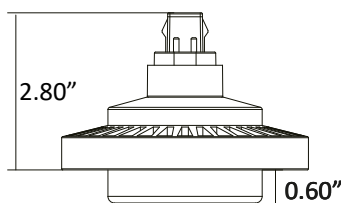

Dimensions: