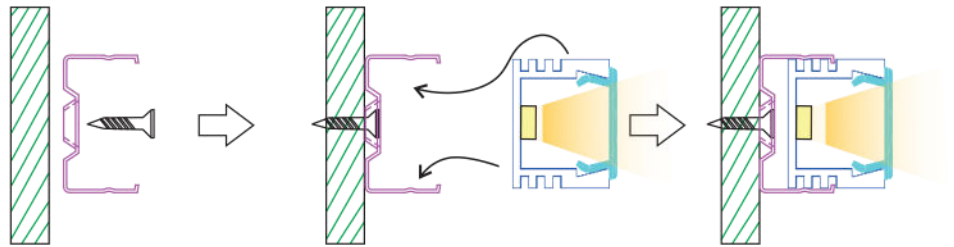

Customized Color can be ordered

Service Environment and Installation:

1, With clip

2, With double-sided tap