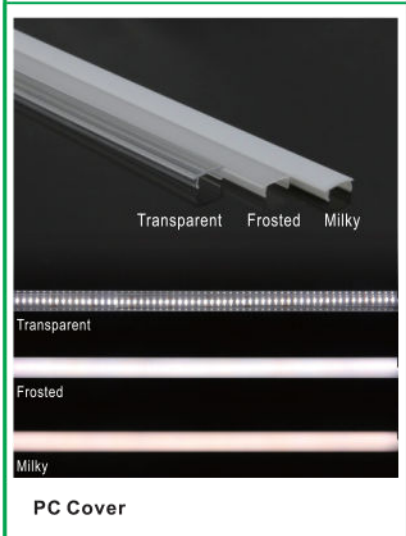

Customized Color can be ordered

Service Environment and Installation:

1, With clip

2, With double-sided tap