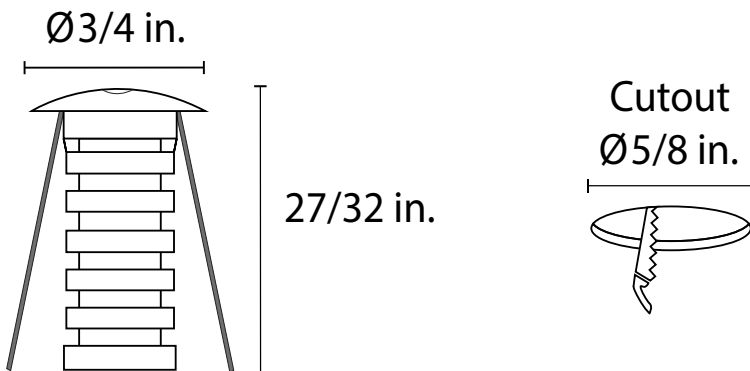

Technical Specifications:

- Input Voltage: 12V DC
- Wattage: 0.5W
- Color Temp: 3000K
- No of LEDs: 1 COB LED
- CRI: >85
- Lumens: 68
- Beam Angle: 30°
- Dimmable: Yes
- Wire Length: 30" (90cm)

Application:

- Deck
- Step
- Landscape
- Dock
- Railings

Installation:

Recess mounting, $\varnothing 5/8$ " cutout.

Black Finish

Brushed Nickel / Matte Chrome Finish

White Finish

Dimensions:

ORDERING GUIDE					Example: PK-Ultra-Mini-0.5W-3000K-BN
Fixture Type	Style	Wattage	CCT	Finish	
<input type="text"/> PK PUCK	<input type="text"/> Ultra-MINI	<input type="text"/> 0.5W	<input type="text"/> 3000K 4500K 6000K	<input type="text"/> BK Black BN Brushed Nickle WH White	