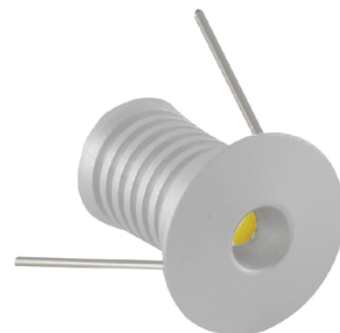

ULTRA MINI LED DECK & STEP LIGHT

Description:

Ultra small, but super bright recessed LED light offers excellent warm white color quality.

Features:

- Aluminum housing
- Super bright ultra small recessed light
- Low profile trim
- Simple to install
- Lifespan >50,000 hours

Technical Specifications:

- Input Voltage: 12V DC
- Wattage: 0.5W
- Color Temp: 3000K
- No of LEDs: 1 COB LED
- CRI: >85
- Lumens: 68
- Beam Angle: 30°
- Dimmable: Yes
- Wire Length: 30" (90cm)

Application:

- Deck
- Step
- Landscape
- Dock
- Railings

Installation:

Recess mounting, $\varnothing 5/8$ " cutout.

Black Finish

Brushed Nickel / Matte Chrome Finish

White Finish

Dimensions:

ORDERING GUIDE					Example: PK-Ultra-Mini-0.5W-3000K-BN
Fixture Type	Style	Wattage	CCT	Finish	
<input type="text"/> PK PUCK	<input type="text"/> Ultra-MINI	<input type="text"/> 0.5W	<input type="text"/> 3000K 4500K 6000K	<input type="text"/> BK Black BN Brushed Nickle WH White	