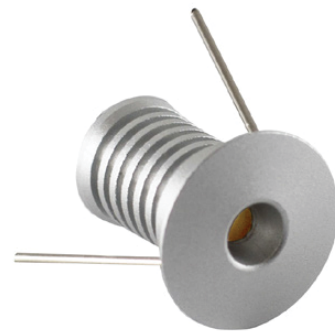

ULTRA MINI LED DECK & STEP LIGHT

Description:

Ultra small, but super bright recessed LED light offers excellent warm white color quality.

Features:

- Aluminum housing
- Super bright ultra small recessed light
- Low profile trim
- Simple to install
- Lifespan >50,000 hours

Technical Specifications:

- Input Voltage: 12V DC
- Wattage: 0.5W
- Color Temp: 3000K
- No of LEDs: 1 COB LED
- CRI: >85
- Lumens: 68
- Beam Angle: 30°
- Dimmable: Yes
- Wire Length: 30" (90cm)

Application:

- Deck
- Step
- Landscape
- Dock
- Railings

Installation:

Recess mounting, $\varnothing 5/8$ " cutout.

Black Finish

Brushed Nickel / Matte Chrome Finish

White Finish

Dimensions:

ORDERING GUIDE					Example: PK-Ultra-Mini-0.5W-3000K-BN
Fixture Type	Style	Wattage	CCT	Finish	
<input type="text"/> PK PUCK	<input type="text"/> Ultra-MINI	<input type="text"/> 0.5W	<input type="text"/> 3000K 4500K 6000K	<input type="text"/> BK Black BN Brushed Nickle WH White	