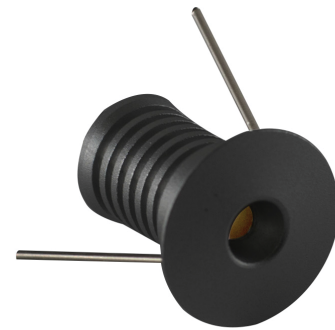

ULTRA MINI LED DECK & STEP LIGHT

Description:

Ultra small, but super bright recessed LED light offers excellent warm white color quality.

Features:

- Aluminum housing
- Super bright ultra small recessed light
- Low profile trim
- Simple to install
- Lifespan >50,000 hours

Technical Specifications:

- Input Voltage: 12V DC
- Wattage: 0.5W
- Color Temp: 3000K
- No of LEDs: 1 COB LED
- CRI: >85
- Lumens: 68
- Beam Angle: 30°
- Dimmable: Yes
- Wire Length: 30" (90cm)

Application:

- Deck
- Step
- Landscape
- Dock
- Railings

Installation:

Recess mounting, $\varnothing 5/8$ " cutout.

Black Finish

Brushed Nickel / Matte Chrome Finish

White Finish

Dimensions:

ORDERING GUIDE					Example: PK-Ultra-Mini-0.5W-3000K-BN
Fixture Type	Style	Wattage	CCT	Finish	
<input type="text"/> PK PUCK	<input type="text"/> Ultra-MINI	<input type="text"/> 0.5W	<input type="text"/> 3000K 4500K 6000K	<input type="text"/> BK Black BN Brushed Nickle WH White	