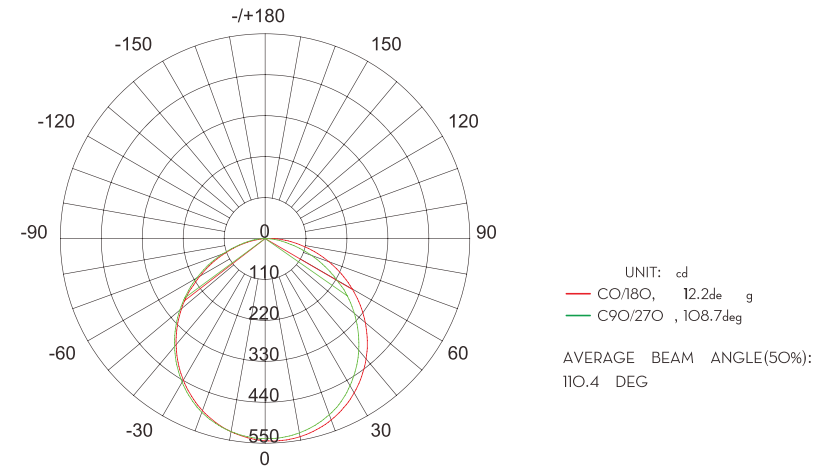

- ★ SMT technology, ensuring accurate positions for LEDs on FPCB
- ★ Good quality LGP and diffuser plate
- ★ Stable design for the whole structure

Above ensures uniform lighting, no black dots and shadow.