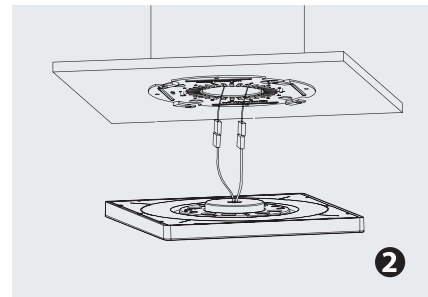

LED Light Strip

- ★ SMT technology, ensuring accurate positions for LEDs on FPCB
- ★ Good quality LGP and diffuser plate
- ★ Stable design for the whole structure

Above ensures uniform lighting, no black dots and shadow.

Installation

Embedded in installation

Surface mounting installation

1 Fix the installation Bracket

1 Connecting the wire

1 Press the light to fit the bracket and Rotate clockwise

Parameters

Square LED Flush Mount

Power	12W	18W	24W
CCT:	Warm white: 2800-3100K	Nature white: 3900-4100K	Pure white: 4700-5000K
Lumen Output(lm):	840±10%	1260±10%	1920±10%
Beam Angle:	110°	110°	110°
LED Type / Qty:	SMD2835 / 84PCS	SMD2835 / 88PCS	SMD2835 / 132PCS
Input Voltage:	AC100-130V	AC100-130V	AC100-130V
Power Efficiency:	≥0.9	≥0.9	≥0.9
Ra:	≥80	≥80	≥80
Dimension (Square):	162x162x15mm	214x214x15mm	289x289x15mm