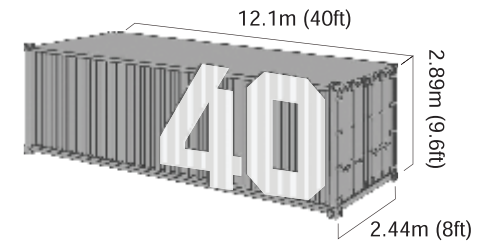

18W <34320 pcs>

24W <20160 pcs>