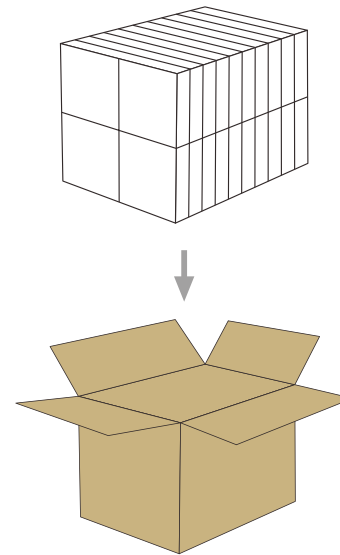

Power	12W	18W	24W
CCT:	Warm white: 2800-3100K	Nature white: 3900-4100K	Pure white: 4700-5000K
Lumen Output(lm):	840±10%	1260±10%	1920±10%
Beam Angle:	110°	110°	110°
LED Type / Qty:	SMD2835 / 84PCS	SMD2835 / 88PCS	SMD2835 / 132PCS
Input Voltage:	AC100-130V	AC100-130V	AC100-130V
Power Efficiency:	≥0.9	≥0.9	≥0.9
Ra:	≥80	≥80	≥80
Dimension (Square):	162x162x15mm	214x214x15mm	289x289x15mm

Explosive View

Package

INNER BOX

Box Dimensions:

PL05:SQUARE

18W <232x33x220mm>

24W <306x33x294mm>

CARTON

Carton Dimensions:

PL05:SQUARE

18W <460x360x250mm>

24W <360x325x310mm>

18W < 20 pcs/CTN >

24W < 10 pcs/CTN >

CONTAINER

Container Dimensions: