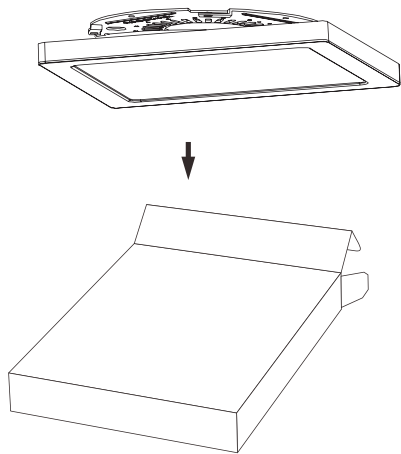

Power	12W	18W	24W
CCT:	Warm white: 2800-3100K	Nature white: 3900-4100K	Pure white: 4700-5000K
Lumen Output(lm):	840±10%	1260±10%	1920±10%
Beam Angle:	110°	110°	110°
LED Type / Qty:	SMD2835 / 84PCS	SMD2835 / 88PCS	SMD2835 / 132PCS
Input Voltage:	AC100-130V	AC100-130V	AC100-130V
Power Efficiency:	≥0.9	≥0.9	≥0.9
Ra:	≥80	≥80	≥80
Dimension (Square):	162x162x15mm	214x214x15mm	289x289x15mm

Explosive View

Package

INNER BOX

Box Dimensions:

PL05:SQUARE

18W <232x33x220mm>

24W <306x33x294mm>

CARTON

Carton Dimensions:

PL05:SQUARE

18W <460x360x250mm>

24W <360x325x310mm>

18W < 20 pcs/CTN >

24W < 10 pcs/CTN >

CONTAINER

Container Dimensions: