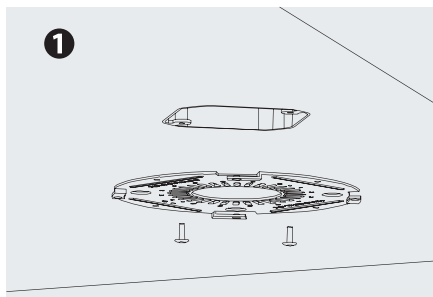

Chrome

Satin Nickel

Dimensions:

12W

18W

24W

Distribution

Uniform Light Distribution

LED Light Strip

- ★ SMT technology, ensuring accurate positions for LEDs on FPCB
- ★ Good quality LGP and diffuser plate
- ★ Stable design for the whole structure

Above ensures uniform lighting, no black dots and shadow.

Installation

Embedded in installation

Surface mounting installation

1 Fix the installation Bracket

1 Connecting the wire

1 Press the light to fit the bracket and Rotate clockwise

Parameters

Square LED Flush Mount

Explosive View

Package

INNER BOX

Box Dimensions:

PL05:SQUARE

18W <232x33x220mm>

24W <306x33x294mm>

CARTON