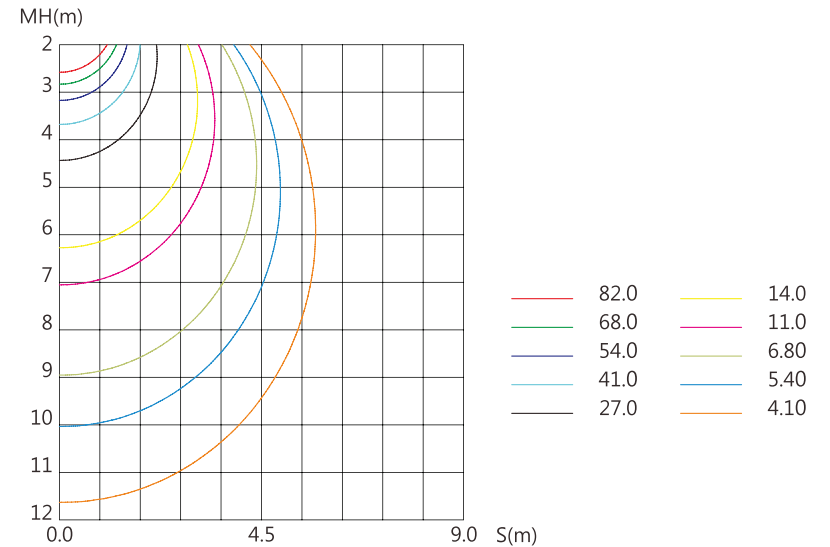

- ★ SMT technology, ensuring accurate positions for LEDs on FPCB
- ★ Good quality LGP and diffuser plate
- ★ Stable design for the whole structure

Above ensures uniform lighting, no black dots and shadow.