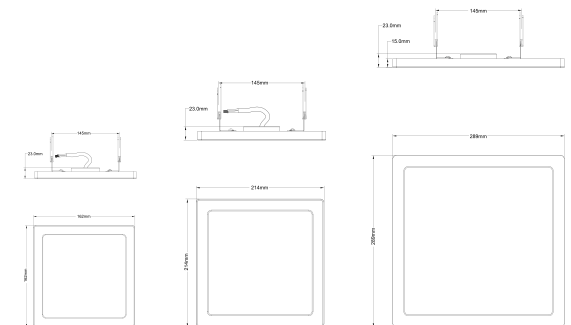

Chrome

Satin Nickel

Dimensions:

12W

18W

24W

Distribution

Uniform Light Distribution

Power	12W	18W	24W
CCT:	Warm white: 2800-3100K	Nature white: 3900-4100K	Pure white: 4700-5000K
Lumen Output(lm):	840±10%	1260±10%	1920±10%
Beam Angle:	110°	110°	110°
LED Type / Qty:	SMD2835 / 84PCS	SMD2835 / 88PCS	SMD2835 / 132PCS
Input Voltage:	AC100-130V	AC100-130V	AC100-130V
Power Efficiency:	≥0.9	≥0.9	≥0.9
Ra:	≥80	≥80	≥80
Dimension (Square):	162x162x15mm	214x214x15mm	289x289x15mm

Explosive View

Package

INNER BOX

Box Dimensions:

PL05:SQUARE

18W <232x33x220mm>

24W <306x33x294mm>

CARTON

Carton Dimensions:

PL05:SQUARE

18W <460x360x250mm>

24W <360x325x310mm>

18W < 20 pcs/CTN >

24W < 10 pcs/CTN >

CONTAINER

Container Dimensions: