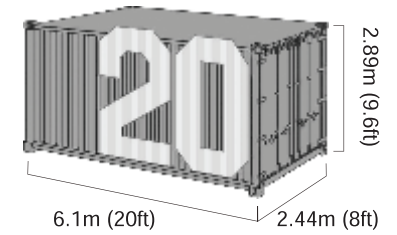

CONTAINER

Container Dimensions:

20ft (20ft x 8ft x 9.6ft)

18W <17160 pcs>

24W <10080 pcs>

40ft (40ft x 8ft x 9.6ft)