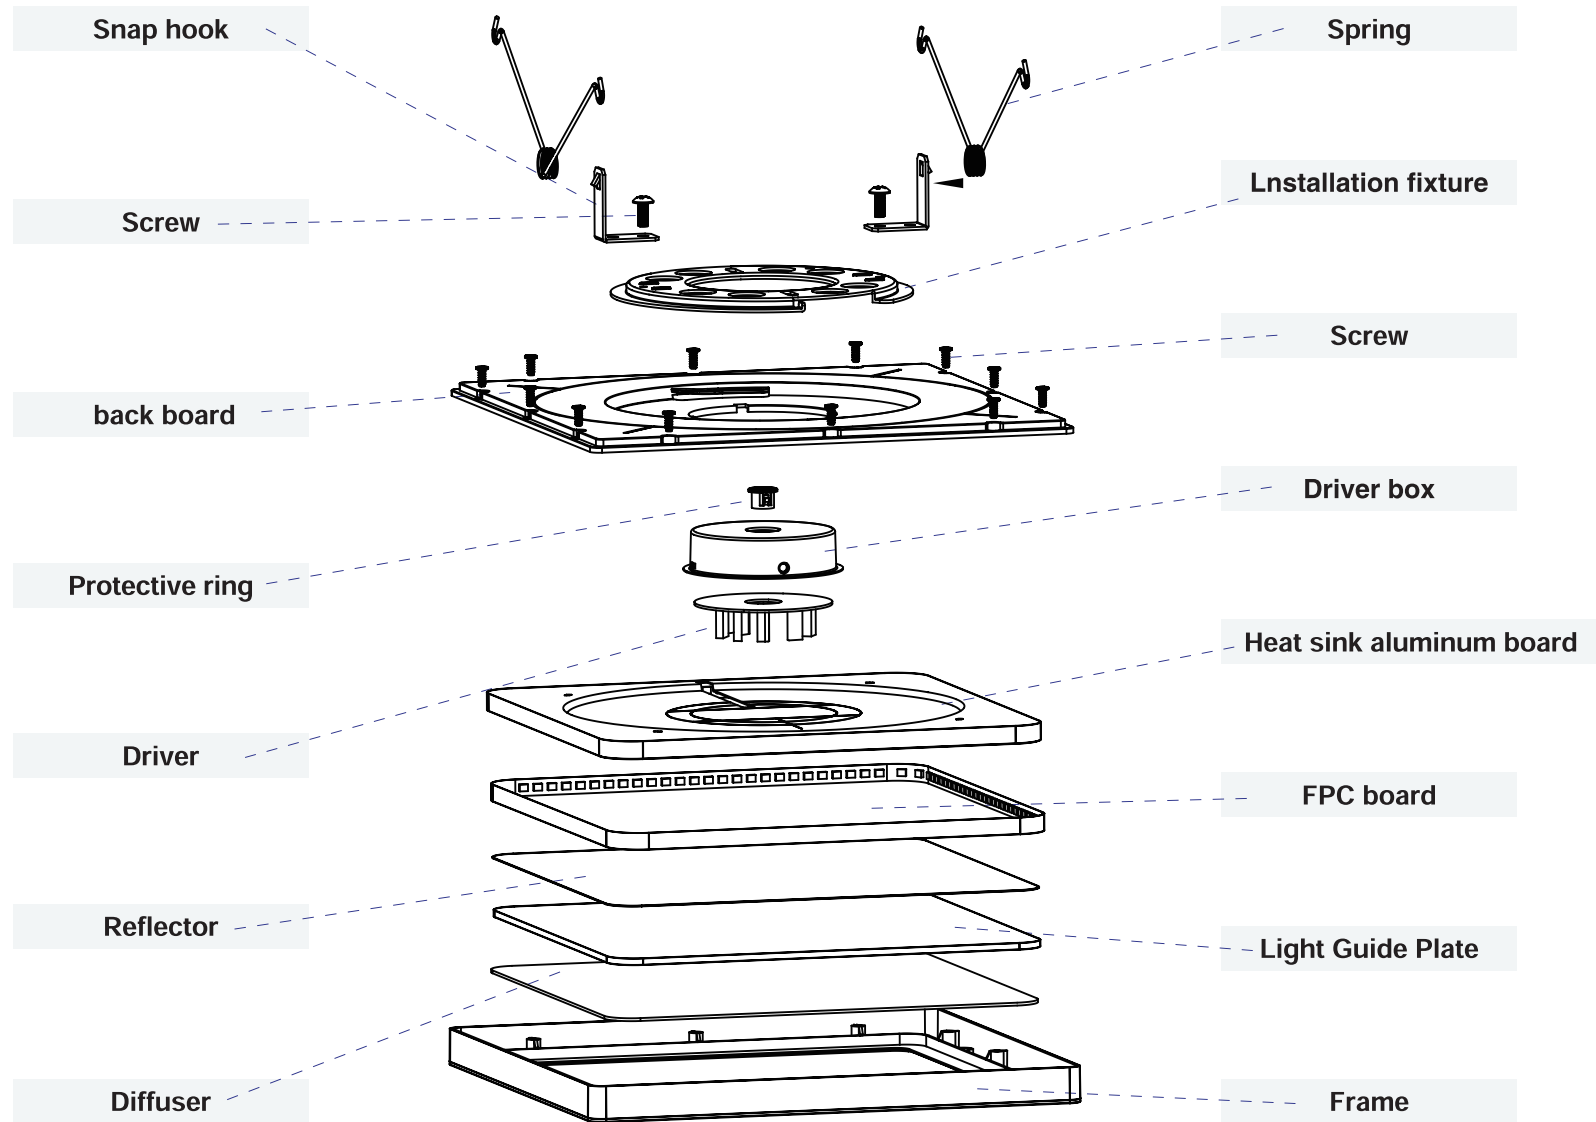

Explosive View