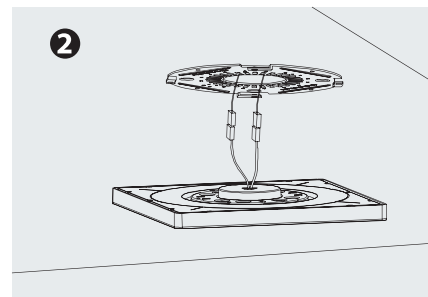

LED Light Strip

- ★ SMT technology, ensuring accurate positions for LEDs on FPCB
- ★ Good quality LGP and diffuser plate
- ★ Stable design for the whole structure

Above ensures uniform lighting, no black dots and shadow.

Installation

Embedded in installation

Surface mounting installation

1 Fix the installation Bracket

1 Connecting the wire

1 Press the light to fit the bracket and Rotate clockwise

Parameters

Square LED Flush Mount

Power	12W	18W	24W
CCT:	Warm white: 2800-3100K	Nature white: 3900-4100K	Pure white: 4700-5000K
Lumen Output(lm):	840±10%	1260±10%	1920±10%
Beam Angle:	110°	110°	110°
LED Type / Qty:	SMD2835 / 84PCS	SMD2835 / 88PCS	SMD2835 / 132PCS
Input Voltage:	AC100-130V	AC100-130V	AC100-130V
Power Efficiency:	≥0.9	≥0.9	≥0.9
Ra:	≥80	≥80	≥80
Dimension (Square):	162x162x15mm	214x214x15mm	289x289x15mm

Explosive View

Package

INNER BOX

Box Dimensions:

PL05:SQUARE

18W <232x33x220mm>

24W <306x33x294mm>

CARTON