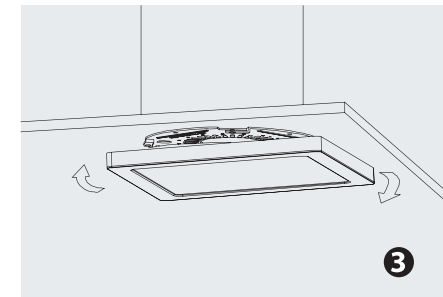

LED Light Strip

- ★ SMT technology, ensuring accurate positions for LEDs on FPCB
- ★ Good quality LGP and diffuser plate
- ★ Stable design for the whole structure

Above ensures uniform lighting, no black dots and shadow.

Installation

Embedded in installation

Surface mounting installation

1 Fix the installation Bracket

1 Connecting the wire

1 Press the light to fit the bracket and Rotate clockwise

Parameters

Square LED Flush Mount