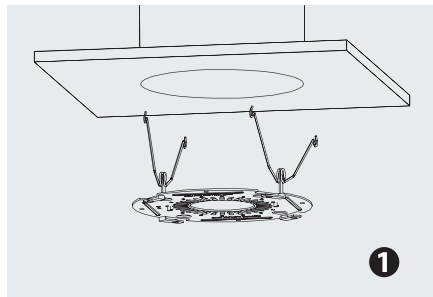

LED Light Strip

- ★ SMT technology, ensuring accurate positions for LEDs on FPCB
- ★ Good quality LGP and diffuser plate
- ★ Stable design for the whole structure

Above ensures uniform lighting, no black dots and shadow.

Installation

Embedded in installation

Surface mounting installation

1 Fix the installation Bracket

1 Connecting the wire

1 Press the light to fit the bracket and Rotate clockwise

Parameters

Square LED Flush Mount