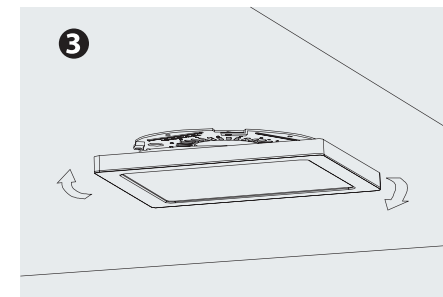

Installation

Embedded in installation

Surface mounting installation

1 Fix the installation Bracket

1 Connecting the wire

1 Press the light to fit the bracket and Rotate clockwise

Parameters

Square LED Flush Mount

Power	12W	18W	24W
CCT:	Warm white: 2800-3100K	Nature white: 3900-4100K	Pure white: 4700-5000K
Lumen Output(lm):	840±10%	1260±10%	1920±10%
Beam Angle:	110°	110°	110°
LED Type / Qty:	SMD2835 / 84PCS	SMD2835 / 88PCS	SMD2835 / 132PCS
Input Voltage:	AC100-130V	AC100-130V	AC100-130V
Power Efficiency:	≥0.9	≥0.9	≥0.9
Ra:	≥80	≥80	≥80
Dimension (Square):	162x162x15mm	214x214x15mm	289x289x15mm

Explosive View

Package

INNER BOX

Box Dimensions:

PL05:SQUARE

18W <232x33x220mm>

24W <306x33x294mm>

CARTON