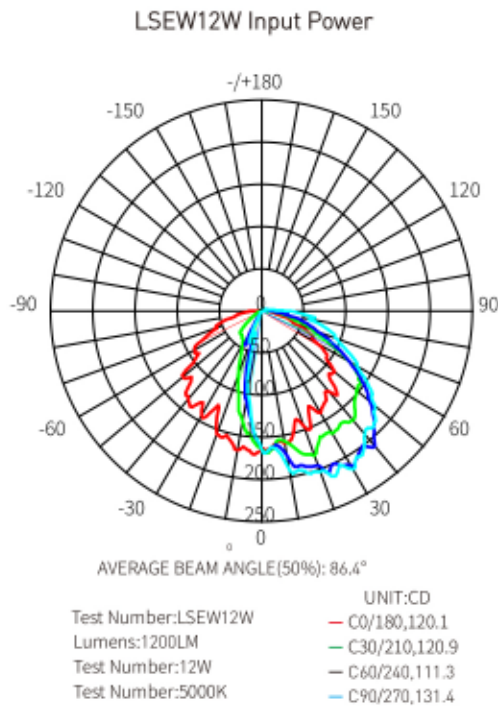

Photometry:

Ordering Guide:

Example: NUR-EM-WM-12W-50K

Brand	Emergency	Wall Mount	Wattage	Color Temperature
____	____	____	____	____
NUR	EM	WM	12W	5000K