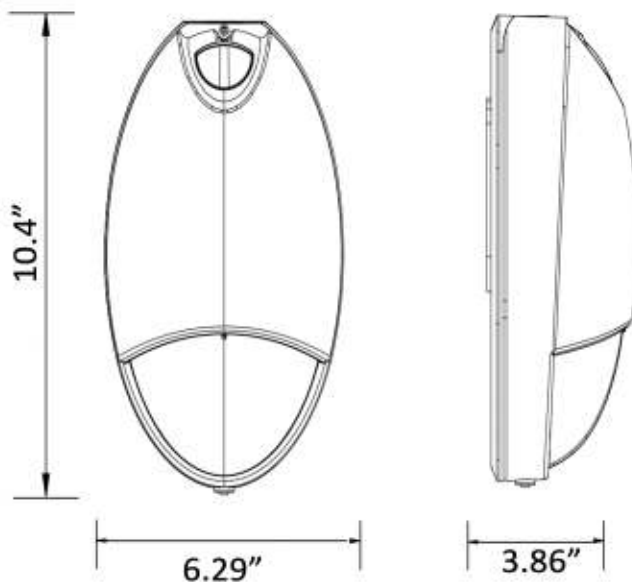

Technical Specifications:

Input Voltage	120-277V AC	
Wattage	12W	
Color Temperature	5000K	
Efficiency	100LM/W	
CRI	>72	
Light Efficiency	87D	
Lumens	General Mode	Emergency Mode
	956LM	433LM
Backup time	≥90minutes	
Charging time	24 hours	
Conversion time	<0.2 second	
IP Rating	IP65	

Dimensions: