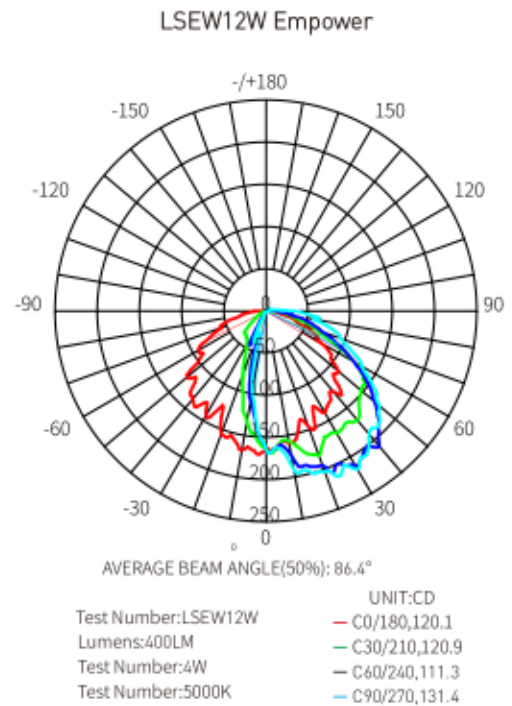

Photometry:

Ordering Guide:

Example: NUR-EM-WM-12W-50K

Brand	Emergency	Wall Mount	Wattage	Color Temperature
____	____	____	____	____
NUR	EM	WM	12W	5000K