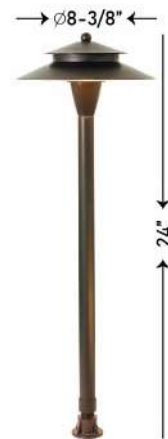

NATURELIT PATHWAY LIGHT-TRADITIONAL

- **SKU:** NUR-LT2405-BR-PATH-G4
- Fixture body is made from solid brass material
- **Stem:** Brass unibody design provides enclosed, water resistant wireway
- **Shroud:** Stamped brass. Reflective powder coat interior
- **Collar:** Machined brass
- **Lens:** Shock resistant, frosted glass lens
- **Lamp:** For use with a halogen lamp up to 50W G4 lamp
- LED Bulb/Lamp not included with the fixture
- **Warranty:** 5 years from the date of purchase

BULB THAT CAN BE USED WITH THIS FIXTURE:

G4 1.5W LED LAMP:

- **SKU:** G4-1.5W-360D-3000K (or 6000K)-DIM
- **Wattage:** 1.5W
- **Input Voltage:** 12Vac or 12Vdc
- **CCT:** 3000K, 6000K