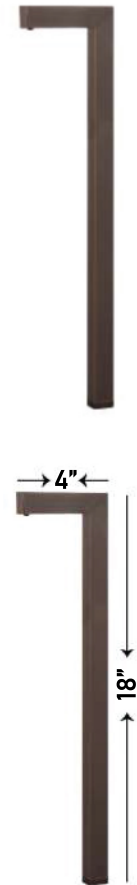

NATURELIT PATHWAY LIGHT-MODERN

- SKU: NUR-LT2404-BR-PATH-G4
- Fixture body is made from solid brass material
- Stem: Brass unibody design provides enclosed, water resistant wireway
- Shroud: Stamped brass. Reflective powder coat interior
- Collar: Machined Brass
- Lens: Shock resistant, frosted glass lens
- Lamp: For use with a halogen lamp up to 50W G4 lamp
- Warranty: 5 years from the date of purchase
- LED Bulb/Lamp not included with the fixture

BULB THAT CAN BE USED WITH THIS FIXTURE:

G4 1.5W LED LAMP:

- SKU: G4-1.5W-360D-3000K (or 6000K)-DIM
- Wattage: 1.5W
- Input Voltage: 12Vac or 12Vdc
- CCT: 3000K, 6000K