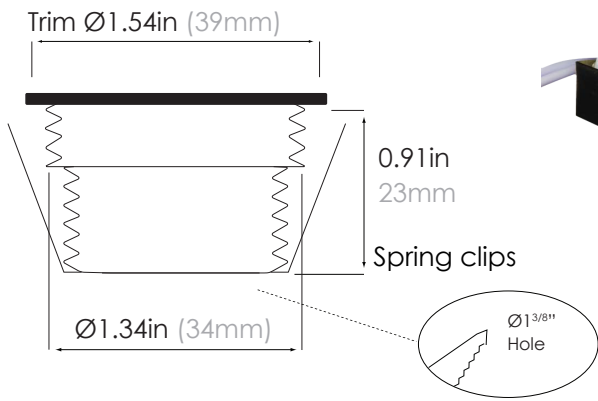

Step and Deck Lights

PK-MINI-1W-45D-__
PK-MINI-1.2W-45D-RGB

PK-MINI-SCP-__
PK-MINI-TRIM-__

Replaces	10W Incandescent
Voltage	12V DC
Wattage	1W
Beam degree	90°
Housing	Aluminum or Polycarb
Color Temperature	WW/NW/CW/RGB
Dimensions	Ø1.54 x H.91in Ø39 x H24mm
Lumen output	85
Beam degree	90°
IP Rating	66 Fully sealed for outdoor use

Recessed install only

Square trim options

Trim Options

- Black (BLK)
- Brushed Nickel (BN) Light
- Copper (LC)
- Oil Rubbed Bronze (ORB)
- White (WHT)
- Metal (MTL)
- Polycarbonate (PC)
- Round (RND)
- Big (BIG)
- Small (SML)
- Square (SQR)
- Scoop (SCP)

3 Year Warranty

Big Trim option (70mm)

Scoop options