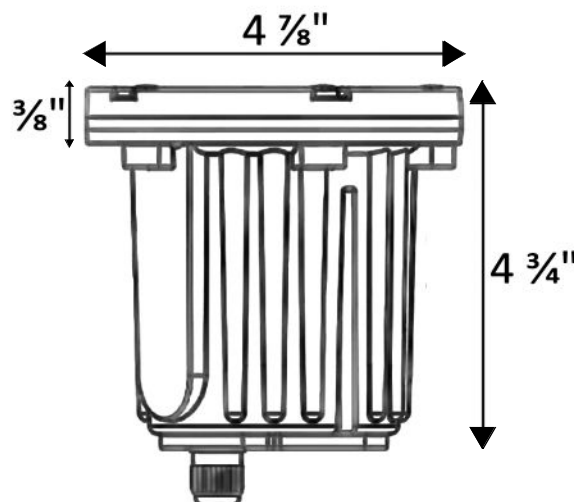

MR16 CLEAR WELL LIGHT TOP

Description:

MR16 Clear Well Light Top - These well lights utilize precision brass tops for unobstructed light, perfect for tall trees, bushes, or walls. You can purchase both tops and canisters individually, granting you full control over your lighting arrangement.

Technical Specifications:

Material	Solid brass & PVC
Finish	Antique Bronze
Lens	Clear Lens
IP Rating	IP65

Dimension:

In-Ground Well Light Tops:

- SKU: NUR-LTIG-TOP-2204B-TURRET20
- Two-Direction Turret MR16 Well Lights - These well light utilize precision brass tops to distribute light in two distinct directions. It's essential to note that the tops and canisters are sold separately for customization.
- SKU: NUR-LTIG-TOP-2204C-TURRET30
- Three-Direction Turret MR16 Well Lights - These well lights utilize precision brass tops to distribute light in three distinct directions. It's essential to note that the tops and canisters are sold separately for customization.
- SKU: NUR-LTIG-TOP-2203B-COWL
- Cowl MR16 Well Lights - Featuring precision brass tops that offer controlled light direction, these well lights are perfect for precise illumination. Please remember that both tops and canisters are individual components for tailored lighting solutions.
- SKU: NUR-LTIG-TOP-2203A-SCOOP
- Scoop MR16 Well Lights - These lights employ directional brass tops for focused and controlled light projection. You have the option to purchase tops and canisters separately to suit your unique lighting needs.
- SKU: NUR-LTIG-TOP-2202B-GRATED
- Grated MR16 Well Lights - Equipped with precision brass tops designed with a grating that provides extra protection, perfect for walkways or paths. Both tops and canisters are available separately, providing flexibility in your lighting design.