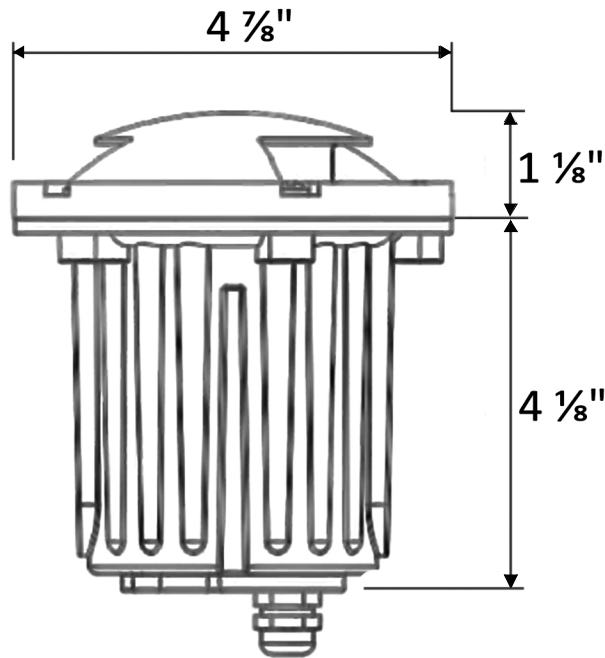

## Description:

Our MR16 2 Directional Turret Top for In-Ground Well Lights offer dual-direction illumination and easy installation. With a brass top and sealing ring for enhanced protection, they ensure top-notch performance and longevity for your outdoor lighting needs. Tops and canisters are sold separately.

## Technical Specifications:

Material	Solid brass & PVC
Finish	Antique Bronze
Lens	Clear Lens
IP Rating	IP65
Warranty	5 Years

**Dimension:**

**In-Ground Well Light Tops:**

- SKU: NUR-LTIG-TOP-2204C-TURRET30
- Three-Direction Turret MR16 Well Lights - These well lights utilize precision brass tops to distribute light in three distinct directions. It's essential to note that the tops and canisters are sold separately for customization.
- SKU: NUR-LTIG-TOP-2203B-COWL
- Cowl MR16 Well Lights - Featuring precision brass tops that offer controlled light direction, these well lights are perfect for precise illumination. Please remember that both tops and canisters are individual components for tailored lighting solutions.
- SKU: NUR-LTIG-TOP-2203A-SCOOP
- Scoop MR16 Well Lights - These lights employ directional brass tops for focused and controlled light projection. You have the option to purchase tops and canisters separately to suit your unique lighting needs.