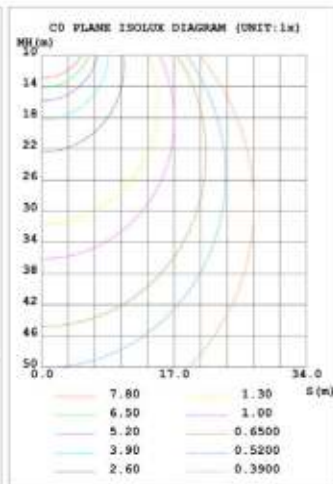

Applications:

- Offices
- Hallways
- Multipurpose rooms
- Office buildings
- Conference rooms
- Super market

Dimensions:

Technical Specifications:

Power	20W/25W/30W/34W/38W/45W
Input Voltage	AC120-277V
PF	>0.98
Driver efficiency	>90%
Luminous flux	2500 LM/3125 LM/3750 LM 4250 LM/4758 LM/5715 LM
Color Temperature	3500K/4000K/5000K
CRI	Ra>80
Lighting angle	119°
Working temperature	-20 - +50°C
Storage temperature	-20 -+50°C
Protection level	Damp
Cable	Input Connect, No Cable
Lifetime	>75000 Hrs

Photometry:

Ordering Guide:

Example: NUR-WSD-TRFR-2*2-CCT-DIM

Product	Size	Color temperature	Dimmable
NUR-WSD-TRFR	<input type="text"/>	CCT <input type="text"/>	DIM <input type="text"/>
	2*2 2*4		