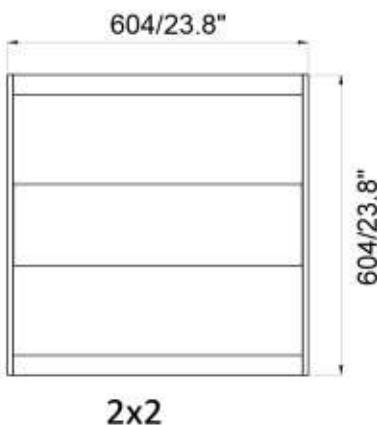

Applications:

- Offices
- Hallways
- Multipurpose rooms
- Office buildings
- Conference rooms
- Super market

Dimensions:

Technical Specifications:

Power	20W/25W/30W/34W/38W/45W
Input Voltage	AC120-277V
PF	>0.98
Driver efficiency	>90%
Luminous flux	2500 LM/3125 LM/3750 LM 4250 LM/4758 LM/5715 LM
Color Temperature	3500K/4000K/5000K
CRI	Ra>80
Lighting angle	119°
Working temperature	-20 - +50°C
Storage temperature	-20 -+50°C
Protection level	Damp
Cable	Input Connect, No Cable
Lifetime	>75000 Hrs

Photometry:

Ordering Guide:

Example: NUR-WSD-TRFR-2*2-CCT-DIM

Product	Size	Color temperature	Dimmable
NUR-WSD-TRFR	<input type="text"/>	CCT <input type="text"/>	DIM <input type="text"/>
	2*2 2*4		