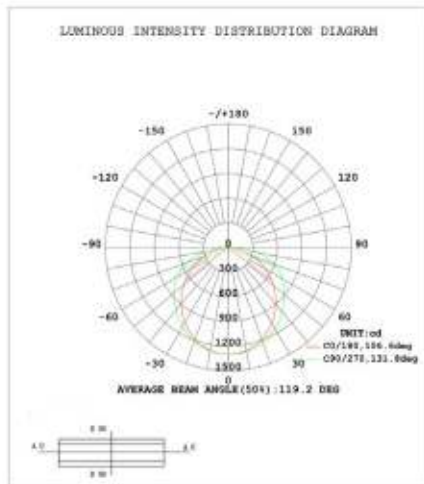

Applications:

- Offices
- Hallways
- Multipurpose rooms
- Office buildings
- Conference rooms
- Super market

Dimensions:

Technical Specifications:

Power	20W/25W/30W/34W/38W/45W
Input Voltage	AC120-277V
PF	>0.98
Driver efficiency	>90%
Luminous flux	2500 LM/3125 LM/3750 LM 4250 LM/4758 LM/5715 LM
Color Temperature	3500K/4000K/5000K
CRI	Ra>80
Lighting angle	119°
Working temperature	-20 - +50°C
Storage temperature	-20 -+50°C
Protection level	Damp
Cable	Input Connect, No Cable
Lifetime	>75000 Hrs

Photometry:

Ordering Guide:

Example: NUR-WSD-TRFR-2*2-CCT-DIM

Product	Size	Color temperature	Dimmable
NUR-WSD-TRFR	<input type="text"/>	CCT <input type="text"/>	DIM <input type="text"/>
	2*2 2*4		