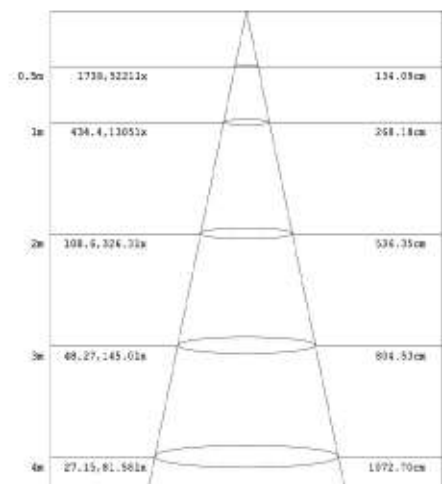

Applications:

- Offices
- Hallways
- Multipurpose rooms
- Office buildings
- Conference rooms
- Super market

Dimensions:

Technical Specifications:

Power	20W/25W/30W/34W/38W/45W
Input Voltage	AC120-277V
PF	>0.98
Driver efficiency	>90%
Luminous flux	2500 LM/3125 LM/3750 LM 4250 LM/4758 LM/5715 LM
Color Temperature	3500K/4000K/5000K
CRI	Ra>80
Lighting angle	119°
Working temperature	-20 - +50°C
Storage temperature	-20 -+50°C
Protection level	Damp
Cable	Input Connect, No Cable
Lifetime	>75000 Hrs

Photometry:

Ordering Guide:

Example: NUR-WSD-TRFR-2*2-CCT-DIM

Product	Size	Color temperature	Dimmable
NUR-WSD-TRFR	<input type="text"/>	CCT <input type="text"/>	DIM <input type="text"/>
	2*2 2*4		