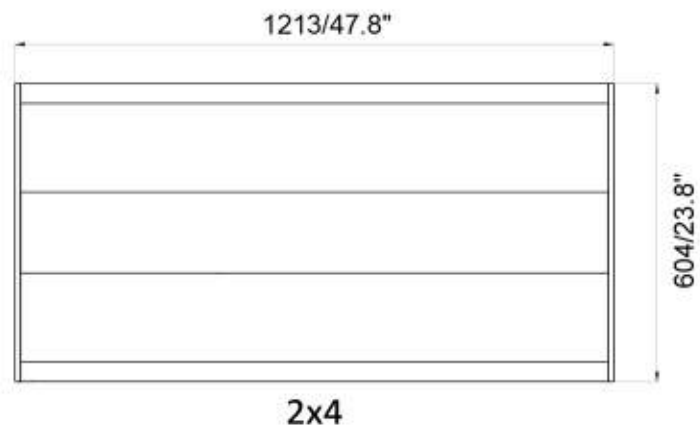

Applications:

- Offices
- Hallways
- Multipurpose rooms
- Office buildings
- Conference rooms
- Super market

Dimensions:

Technical Specifications:

Power	20W/25W/30W/34W/38W/45W
Input Voltage	AC120-277V
PF	>0.98
Driver efficiency	>90%
Luminous flux	2500 LM/3125 LM/3750 LM 4250 LM/4758 LM/5715 LM
Color Temperature	3500K/4000K/5000K
CRI	Ra>80
Lighting angle	119°
Working temperature	-20 - +50°C
Storage temperature	-20 -+50°C
Protection level	Damp
Cable	Input Connect, No Cable
Lifetime	>75000 Hrs

Photometry:

Ordering Guide:

Example: NUR-WSD-TRFR-2*2-CCT-DIM

Product	Size	Color temperature	Dimmable
NUR-WSD-TRFR	<input type="text"/>	CCT <input type="text"/>	DIM <input type="text"/>
	2*2 2*4		