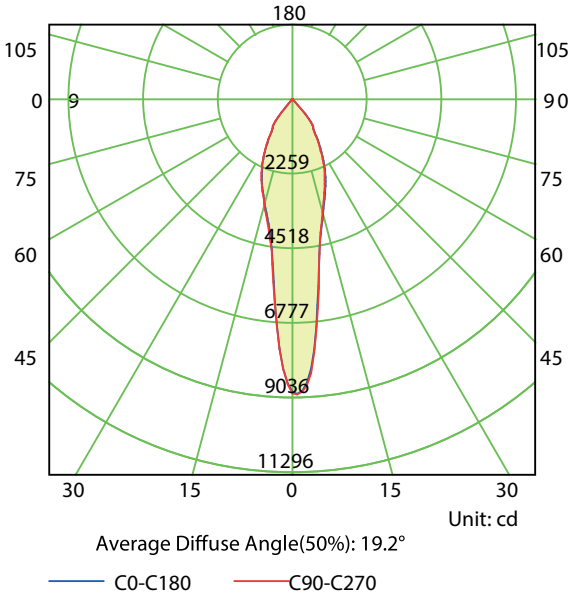

### Technical Specifications:

- SKU: NUR-FL-BULLET-30W-5000K-KM
- Wattage: 30W
- Color Temperature: 5000K
- Lumens Output: 3350lm
- Efficacy: 112 lm/W
- Beam Angle: 44°
- CRI: 70
- Power Factor: 0.9

### Applications:

- Facade
- Wall Washing
- Landscape Lighting
- Poster Board Lighting
- Building Lighting

**Dimensions:**

**Photometrics:**

NUR-FL-BULLET-30W-5000K-KM

Luminous Intensity Distribution Curve