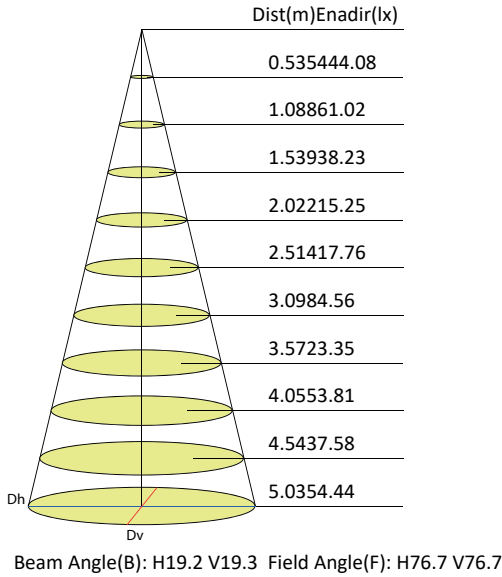

Illuminance at a Distance