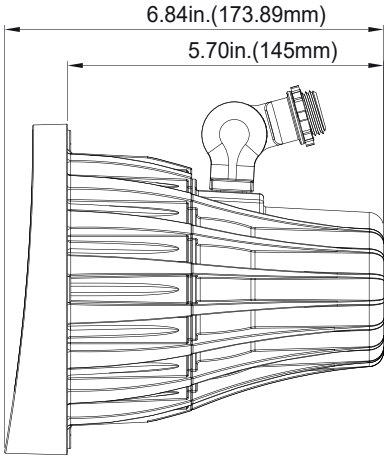

### Features:

- Consumes 30W of energy to replace 100W MH
- One-piece construction.
- Rugged aluminum housing with UV resistant powder coat finish offers outstanding corrosion protection.
- Lens: Tempered glass
- Mounting: 1/2" Knuckle Mount
- Vented housing isolates LED module from driver maximizing product life and performance.
- Lumen output from 3350lm with efficacy of 112lm/W.
- Long life LEDs lasting up to 50,000hours.
- Fixtures are IP66 rated and suitable for use in ambients from -40 °C to 50 °C(-40 °F ~ 122 °F).

### Technical Specifications:

- SKU: NUR-FL-BULLET-30W-5000K-KM
- Wattage: 30W
- Color Temperature: 5000K
- Lumens Output: 3350lm
- Efficacy: 112 lm/W
- Beam Angle: 44°
- CRI: 70
- Power Factor: 0.9

### Applications:

- Facade
- Wall Washing
- Landscape Lighting
- Poster Board Lighting
- Building Lighting

**Dimensions:**

**Photometrics:**

NUR-FL-BULLET-30W-5000K-KM

Luminous Intensity Distribution Curve