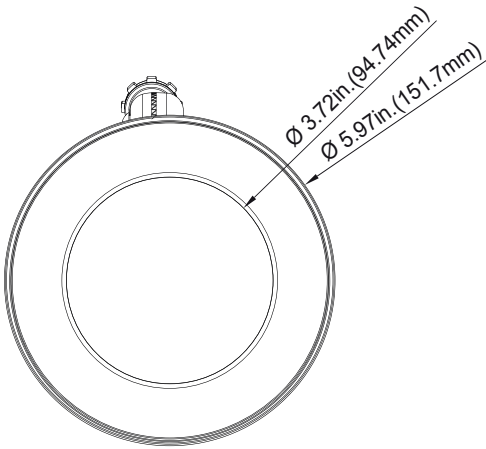

### Features:

- Consumes 30W of energy to replace 100W MH
- One-piece construction.
- Rugged aluminum housing with UV resistant powder coat finish offers outstanding corrosion protection.
- Lens: Tempered glass
- Mounting: 1/2" Knuckle Mount
- Vented housing isolates LED module from driver maximizing product life and performance.
- Lumen output from 3350lm with efficacy of 112lm/W.
- Long life LEDs lasting up to 50,000hours.
- Fixtures are IP66 rated and suitable for use in ambients from -40 °C to 50 °C(-40 °F ~ 122 °F).

### Technical Specifications:

- SKU: NUR-FL-BULLET-30W-5000K-KM
- Wattage: 30W
- Color Temperature: 5000K
- Lumens Output: 3350lm
- Efficacy: 112 lm/W
- Beam Angle: 44°
- CRI: 70
- Power Factor: 0.9

### Applications:

- Facade
- Wall Washing
- Landscape Lighting
- Poster Board Lighting
- Building Lighting

**Dimensions:**

**Photometrics:**

NUR-FL-BULLET-30W-5000K-KM

Luminous Intensity Distribution Curve