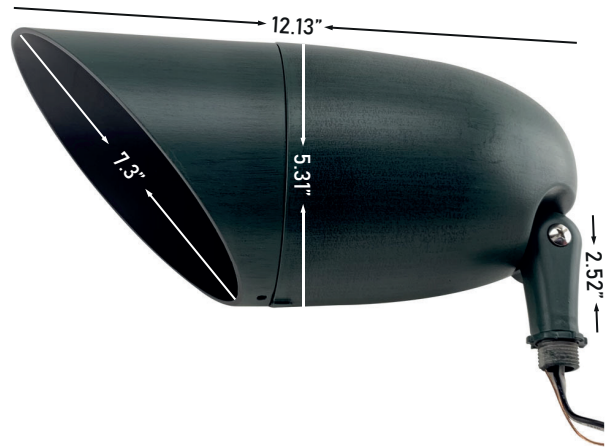

BULLET LIGHT FIXTURE

GENERAL:

- Fixture Type: Flood Light
- Number of bulbs that can be installed in this fixture: 1
- Finish: Green and Dark Bronze
- Width (in.): 5.50
- Length (in.): 12.50
- Outdoor Fixture

TECHNICAL SPECIFICATIONS:

- Material: Glass / Metal
- Base: Medium/E26
- Bulb Included: No
- Weight (lb.): 1.48

BULBS THAT CAN BE USED WITH THIS FIXTURE:

BR20

SKU: G-L2-BR20D-7W
 Wattage: 7W
 Input Voltage: 110-130V AC
 CCT: 2700K/5000K
 Beam Angle: 120°

BR30

SKU: G-L4-BR30D-11W
 Wattage: 11W
 Input Voltage: 110V AC
 CCT: 2700K, 3000K,
 4000K, 5000K
 Beam Angle: 120°

BR40

SKU: G-L4-BR40D-17W
 Wattage: 17W
 Input Voltage: 110V AC
 CCT: 2700K, 3000K,
 4000K, 5000K
 Beam Angle: 120°

BULBS THAT CAN BE USED WITH THIS FIXTURE:

PAR20

SKU: G-L4-PAR20D-7W
Wattage: 7W
Input Voltage: 120V AC
CCT: 2700K, 4000K, 5000K
Beam Angle: 40°

PAR30

SKU: G-L6-PAR30DSN
Wattage: 12W
Input Voltage: 110V AC
CCT: 2700K, 5000K
Beam Angle: 25°