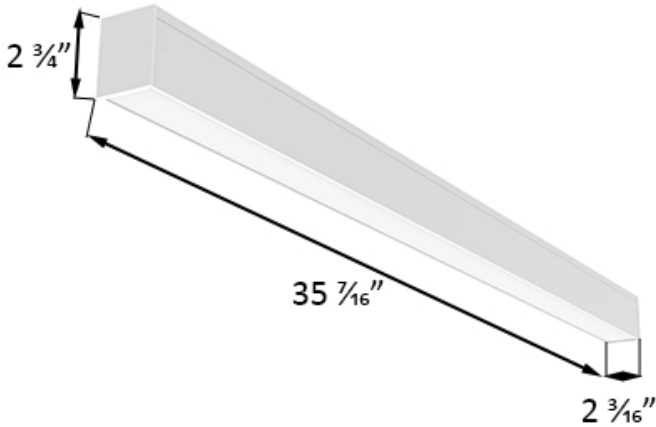

ARCHITECTURAL LINEAR STRIP LIGHT

Description:

Architectural Linear Strip offers a sleek design to elevate your space with customizable lighting, boasting a slim, clean appearance. ALS series can run seamlessly and easily at any length in a straight line or any modeling design by DIY connectors. 5CCT selectable color temperatures. Available in 2ft,3ft,4ft and 8ft length and two variants white/black.

Features:

- Easy and quick installation reduces labor cost and optimizes ROI.
- 1200W Max linkable wattage
- CCT Selectable (include the 5CCT options)
- Adjustable Light Distribution
 - i) UP: 0% & DOWN: 100%
 - ii) UP: 70% & DOWN: 30%
 - iii) UP: 50% & DOWN: 50%
 - iv) UP: 30% & DOWN: 70%
 - v) UP:100% & DOWN: 0%
- Mounting Options: Suspension/Recessed/Surface/Wall Mount

Applications:

- Offices
- Conference rooms
- Hallways
- Educational facilities

Up Light

Down Light

CCT Changing and Wattages Tunable

Dimensions:

2ft

3ft

4ft

8ft

Technical Specifications:

Watts	30W	35W	50W	100W
Length	2ft	3ft	4ft	8ft
Lumens	3250LM	4550LM	6500LM	13000LM
Input Voltage	120-277V/ 120-347V			
Lumens Per Watt	130 LM/W			
Color Temperature	5CCT Selectable			
CRI	83+			
Dimmable	0-10V			
Max Linkable Watt	600W (Regular) 1200W can be customized			
Feature	LED Up-down Light/ Tunable Wattage/ CCT Changing			
Operating Mode	Uplight/ Downlight Selectable			
Finish Color	White/Black			