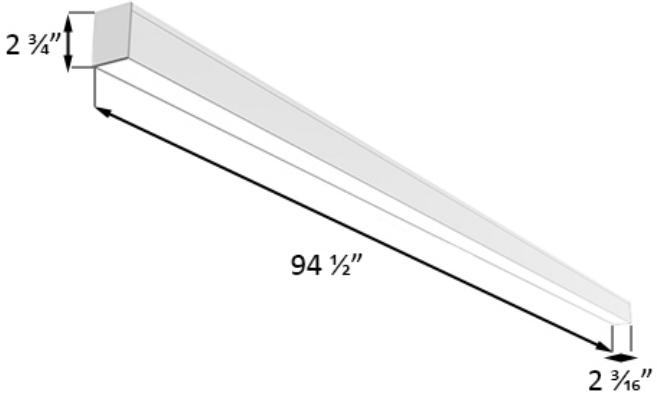

ARCHITECTURAL LINEAR STRIP LIGHT

Description:

Architectural Linear Strip offers a sleek design to elevate your space with customizable lighting, boasting a slim, clean appearance. ALS series can run seamlessly and easily at any length in a straight line or any modeling design by DIY connectors. 5CCT selectable color temperatures. Available in 2ft,3ft,4ft and 8ft length and two variants white/black.

Features:

- Easy and quick installation reduces labor cost and optimizes ROI.
- 1200W Max linkable wattage
- CCT Selectable (include the 5CCT options)
- Adjustable Light Distribution
 - i) UP: 0% & DOWN: 100%
 - ii) UP: 70% & DOWN: 30%
 - iii) UP: 50% & DOWN: 50%
 - iv) UP: 30% & DOWN: 70%
 - v) UP:100% & DOWN: 0%
- Mounting Options: Suspension/Recessed/Surface/Wall Mount

Applications:

- Offices
- Conference rooms
- Hallways
- Educational facilities

Up Light

Down Light

CCT Changing and Wattages Tunable

Dimensions:

2ft

3ft

4ft

8ft

Technical Specifications:

Watts	30W	35W	50W	100W
Length	2ft	3ft	4ft	8ft
Lumens	3250LM	4550LM	6500LM	13000LM
Input Voltage	120-277V/ 120-347V			
Lumens Per Watt	130 LM/W			
Color Temperature	5CCT Selectable			
CRI	83+			
Dimmable	0-10V			
Max Linkable Watt	600W (Regular) 1200W can be customized			
Feature	LED Up-down Light/ Tunable Wattage/ CCT Changing			
Operating Mode	Uplight/ Downlight Selectable			
Finish Color	White/Black			