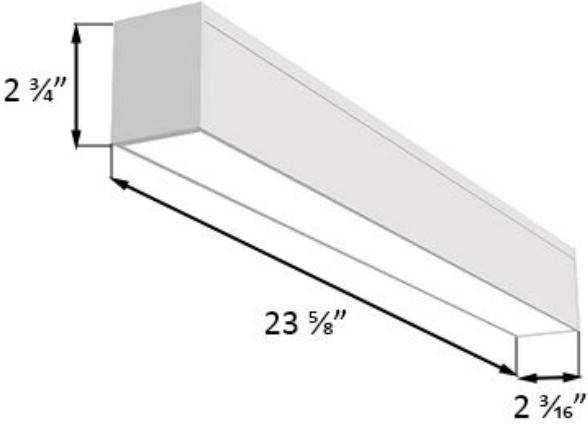

ARCHITECTURAL LINEAR STRIP LIGHT

Description:

Architectural Linear Strip offers a sleek design to elevate your space with customizable lighting, boasting a slim, clean appearance. ALS series can run seamlessly and easily at any length in a straight line or any modeling design by DIY connectors. 5CCT selectable color temperatures. Available in 2ft,3ft,4ft and 8ft length and two variants white/black.

Features:

- Easy and quick installation reduces labor cost and optimizes ROI.
- 1200W Max linkable wattage
- CCT Selectable (include the 5CCT options)
- Adjustable Light Distribution
 - i) UP: 0% & DOWN: 100%
 - ii) UP: 70% & DOWN: 30%
 - iii) UP: 50% & DOWN: 50%
 - iv) UP: 30% & DOWN: 70%
 - v) UP:100% & DOWN: 0%
- Mounting Options: Suspension/Recessed/Surface/Wall Mount

Applications:

- Offices
- Conference rooms
- Hallways
- Educational facilities

Up Light

Down Light

CCT Changing and Wattages Tunable

Dimensions:

2ft

3ft

4ft

8ft

Technical Specifications:

Watts	30W	35W	50W	100W
Length	2ft	3ft	4ft	8ft
Lumens	3250LM	4550LM	6500LM	13000LM
Input Voltage	120-277V/ 120-347V			
Lumens Per Watt	130 LM/W			
Color Temperature	5CCT Selectable			
CRI	83+			
Dimmable	0-10V			
Max Linkable Watt	600W (Regular) 1200W can be customized			
Feature	LED Up-down Light/ Tunable Wattage/ CCT Changing			
Operating Mode	Uplight/ Downlight Selectable			
Finish Color	White/Black			