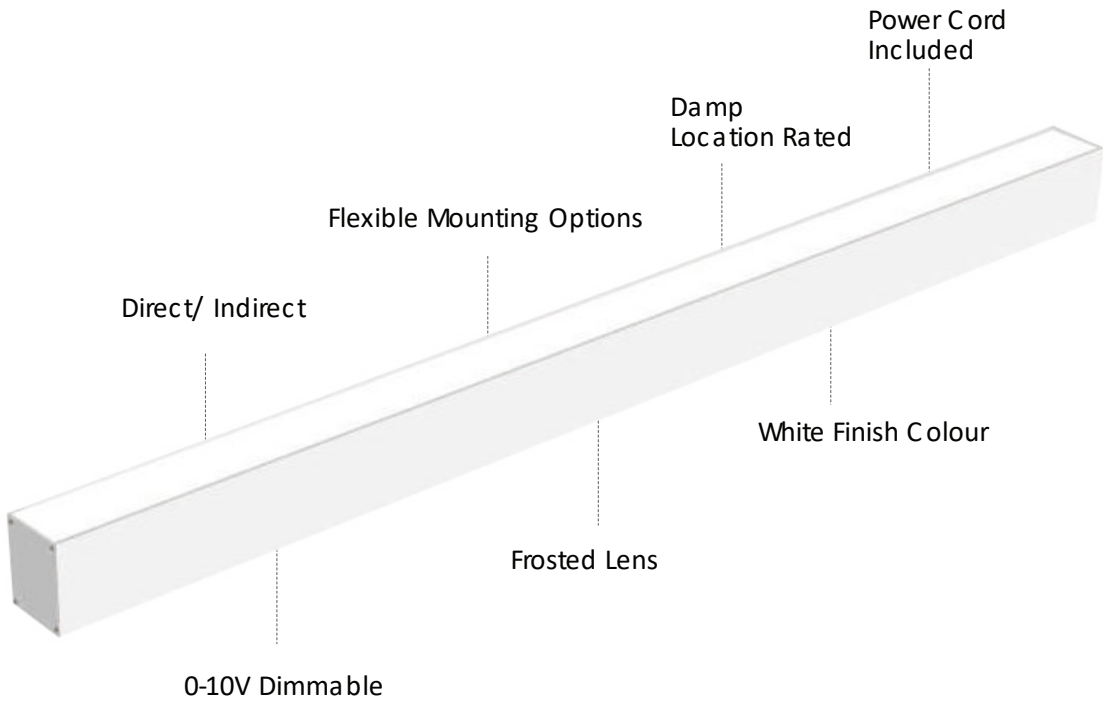

ARCHITECTURAL LINEAR STRIP LIGHT

Description:

Architectural Linear Strip offers a sleek design to elevate your space with customizable lighting, boasting a slim, clean appearance. ALS series can run seamlessly and easily at any length in a straight line or any modeling design by DIY connectors. 5CCT selectable color temperatures. Available in 2ft,3ft,4ft and 8ft length and two variants white/black.

Features:

- Easy and quick installation reduces labor cost and optimizes ROI.
- 1200W Max linkable wattage
- CCT Selectable (include the 5CCT options)
- Adjustable Light Distribution
 - i) UP: 0% & DOWN: 100%
 - ii) UP: 70% & DOWN: 30%
 - iii) UP: 50% & DOWN: 50%
 - iv) UP: 30% & DOWN: 70%
 - v) UP:100% & DOWN: 0%
- Mounting Options: Suspension/Recessed/Surface/Wall Mount

Applications:

- Offices
- Conference rooms
- Hallways
- Educational facilities

Up Light

Down Light

CCT Changing and Wattages Tunable

Dimensions:

2ft

3ft

4ft

8ft

Technical Specifications:

Watts	30W	35W	50W	100W
Length	2ft	3ft	4ft	8ft
Lumens	3250LM	4550LM	6500LM	13000LM
Input Voltage	120-277V/ 120-347V			
Lumens Per Watt	130 LM/W			
Color Temperature	5CCT Selectable			
CRI	83+			
Dimmable	0-10V			
Max Linkable Watt	600W (Regular) 1200W can be customized			
Feature	LED Up-down Light/ Tunable Wattage/ CCT Changing			
Operating Mode	Uplight/ Downlight Selectable			
Finish Color	White/Black			