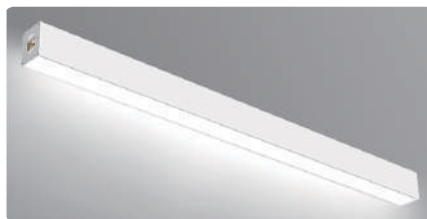

ARCHITECTURAL LINEAR STRIP LIGHT

Description:

Architectural Linear Strip offers a sleek design to elevate your space with customizable lighting, boasting a slim, clean appearance. ALS series can run seamlessly and easily at any length in a straight line or any modeling design by DIY connectors. 5CCT selectable color temperatures. Available in 2ft,3ft,4ft and 8ft length and two variants white/black.

Features:

- Easy and quick installation reduces labor cost and optimizes ROI.
- 1200W Max linkable wattage
- CCT Selectable (include the 5CCT options)
- Adjustable Light Distribution
 - i) UP: 0% & DOWN: 100%
 - ii) UP: 70% & DOWN: 30%
 - iii) UP: 50% & DOWN: 50%
 - iv) UP: 30% & DOWN: 70%
 - v) UP:100% & DOWN: 0%
- Mounting Options: Suspension/Recessed/Surface/Wall Mount

Applications:

- Offices
- Conference rooms
- Hallways
- Educational facilities

Up Light

Down Light

CCT Changing and Wattages Tunable

Dimensions:

2ft

3ft