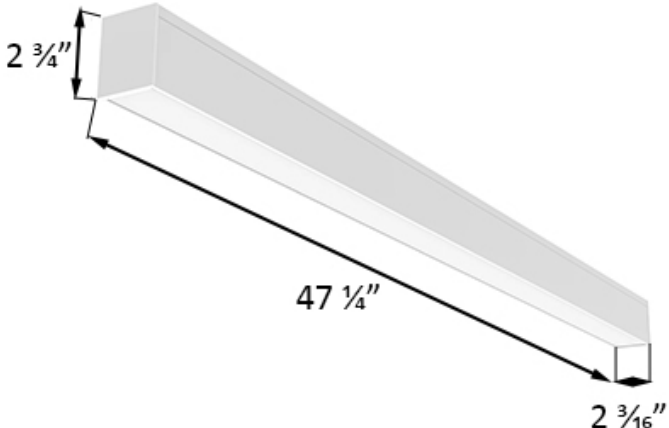

ARCHITECTURAL LINEAR STRIP LIGHT

Description:

Architectural Linear Strip offers a sleek design to elevate your space with customizable lighting, boasting a slim, clean appearance. ALS series can run seamlessly and easily at any length in a straight line or any modeling design by DIY connectors. 5CCT selectable color temperatures. Available in 2ft,3ft,4ft and 8ft length and two variants white/black.

Features:

- Easy and quick installation reduces labor cost and optimizes ROI.
- 1200W Max linkable wattage
- CCT Selectable (include the 5CCT options)
- Adjustable Light Distribution
 - i) UP: 0% & DOWN: 100%
 - ii) UP: 70% & DOWN: 30%
 - iii) UP: 50% & DOWN: 50%
 - iv) UP: 30% & DOWN: 70%
 - v) UP:100% & DOWN: 0%
- Mounting Options: Suspension/Recessed/Surface/Wall Mount

Applications:

- Offices
- Conference rooms
- Hallways
- Educational facilities

Up Light

Down Light

CCT Changing and Wattages Tunable

Dimensions:

2ft

3ft

4ft

8ft

Technical Specifications:

Watts	30W	35W	50W	100W
Length	2ft	3ft	4ft	8ft
Lumens	3250LM	4550LM	6500LM	13000LM
Input Voltage	120-277V/ 120-347V			
Lumens Per Watt	130 LM/W			
Color Temperature	5CCT Selectable			
CRI	83+			
Dimmable	0-10V			
Max Linkable Watt	600W (Regular) 1200W can be customized			
Feature	LED Up-down Light/ Tunable Wattage/ CCT Changing			
Operating Mode	Uplight/ Downlight Selectable			
Finish Color	White/Black			