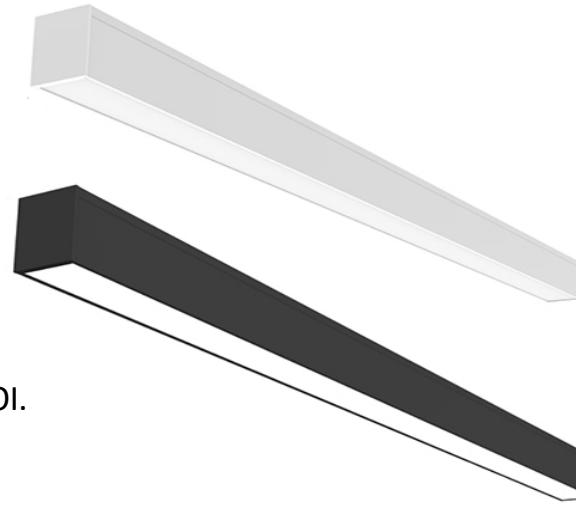

ARCHITECTURAL LINEAR STRIP LIGHT

Description:

Architectural Linear Strip offers a sleek design to elevate your space with customizable lighting, boasting a slim, clean appearance. ALS series can run seamlessly and easily at any length in a straight line or any modeling design by DIY connectors. 5CCT selectable color temperatures. Available in 2ft,3ft,4ft and 8ft length and two variants white/black.

Features:

- Easy and quick installation reduces labor cost and optimizes ROI.
- 1200W Max linkable wattage
- CCT Selectable (include the 5CCT options)
- Adjustable Light Distribution
 - i) UP: 0% & DOWN: 100%
 - ii) UP: 70% & DOWN: 30%
 - iii) UP: 50% & DOWN: 50%
 - iv) UP: 30% & DOWN: 70%
 - v) UP:100% & DOWN: 0%
- Mounting Options: Suspension/Recessed/Surface/Wall Mount

Applications:

- Offices
- Conference rooms
- Hallways
- Educational facilities

Up Light

Down Light

CCT Changing and Wattages Tunable

Dimensions:

2ft

3ft

4ft

8ft

Technical Specifications:

Watts	30W	35W	50W	100W
Length	2ft	3ft	4ft	8ft
Lumens	3250LM	4550LM	6500LM	13000LM
Input Voltage	120-277V/ 120-347V			
Lumens Per Watt	130 LM/W			
Color Temperature	5CCT Selectable			
CRI	83+			
Dimmable	0-10V			
Max Linkable Watt	600W (Regular) 1200W can be customized			
Feature	LED Up-down Light/ Tunable Wattage/ CCT Changing			
Operating Mode	Uplight/ Downlight Selectable			
Finish Color	White/Black			