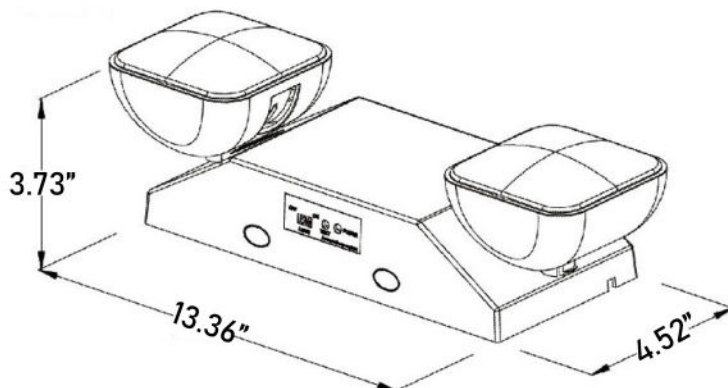

ADJUSTABLE SQUARE 2 HEAD 90 MINUTE EMERGENCY LED LIGHT

Features:

- SKU: NUR-EM-LED-90-S
- Injection-molded thermoplastic ABS housing
- UL-94V-0 flame rating, fire-resistant
- Input Voltage: 120/277V
- Power consumption: 0.6W max.
- Output: 2W max.
- 3.6V Nickel Cadmium Battery
- Charging time: 24 hours
- Discharge time: 90 minutes
- Operating temperature: 32°F~104°F

Applications:

- Office
- Factory
- Shopping Mall
- Retail

Dimensions:

Unit: Inch

Photometric: