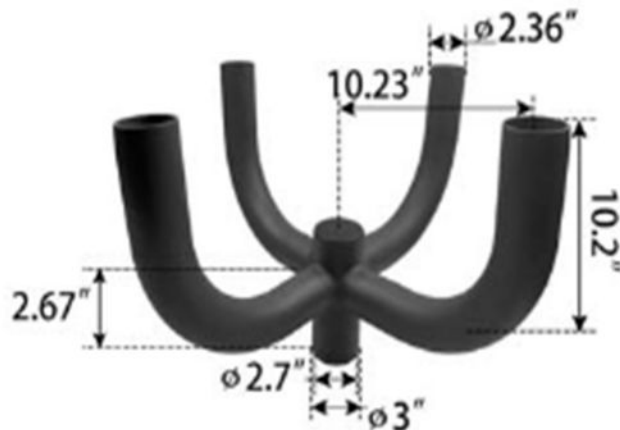

90 DEGREE QUAD BULLHORN POLE TOP MOUNT FOR SLIP FITTER

Description:

The Bracket is designed to mount over 2-3/8" (60mm) O.D. vertical tenon. Four fixtures can be mounted to the Round External Mount Horizontal Tenon and adjusted horizontally.

Features:

- SKU: NUR-WSD-RB2.5QD90-D
- Finish: Dark Bronze
- MAX EPA: 1.5
- Bracket is easy to install

Applications:

- LED Street Light
- Shoebox Parking Light
- Parking Lot Pole Bracket
- Flood Light

Dimensions:

Unit: Inch

Can be used with:

Flood Light FL04:

- SKU: NUR-FL04-150W-5000K
NUR-FL04-200W-5000K
NUR-FL04-300W-5000K
- Wattage: 150W, 200W, 300W
- Input Voltage: 120-277V AC
- Color Temperature: 5000K
- Lumens: 20800lm, 26000lm, 41000lm
- Finish: Dark Bronze