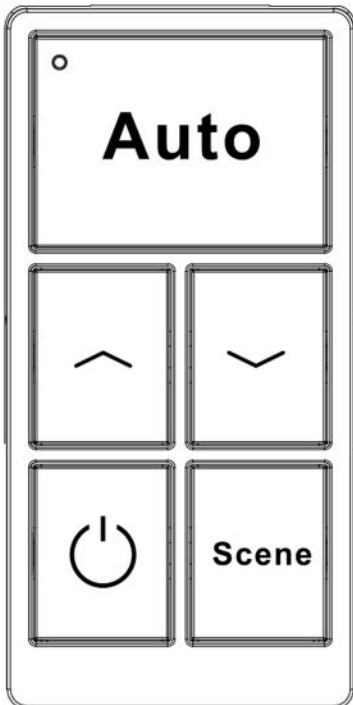

5 KEY WIRELESS WALL SWITCH

Description:

This wireless switch is part of a smartphone-controlled mesh network for lighting control. It can be used as a wall switch or you can use it as a handheld remote to control compatible devices. As part of a smartphone-controlled mesh network, you can dim the lights or use up to three lighting scenes that are programmable from the smartphone APP. Each device has its own address for sending, receiving, and sharing control commands through a wireless network. Expandability is easy with each device passing information to the next, thus expanding the reach and control throughout the network. Admin or guest access can be shared by QR code.

Features:

- SKU: CONT-KEL-SWITCH-WP1025
- Powered by two CR2032 batteries for reliable wireless operation.
- Features a low power indicator that flashes a red light when the battery is running low and any button is pressed.
- Uses Bluetooth 4.2 technology for reliable and secure wireless communication.
- Easy to use programming and commissioning process done through App.
- Smartphone App is available for iOS and Android.
- 5-button design to switch lights on/off, dim lights, and control up to three scenes.
- Does not require any wiring, making it a versatile solution for various settings.
- Easy to be installed as a surface-mounted or recessed wall switch, or used as a desk or handheld remote for flexibility.
- Works independently without requiring a separate gateway device.
- Compatible with our Smart Network Lighting Controls.
- No internet is required.

Dimension:

Wiring:

Marking:

Accessories:

Related Smart Network Lighting Controls:

7Key - 4 Scene Light Switch
SKU: CONT-KEL-SWITCH-WP1017S

Wireless Fixture Control
SKU: CONT-KEL-PPA102S

PIR Occupancy/Daylight
Harvesting Sensor
SKU: CONT-KEL-OCS-IFS105