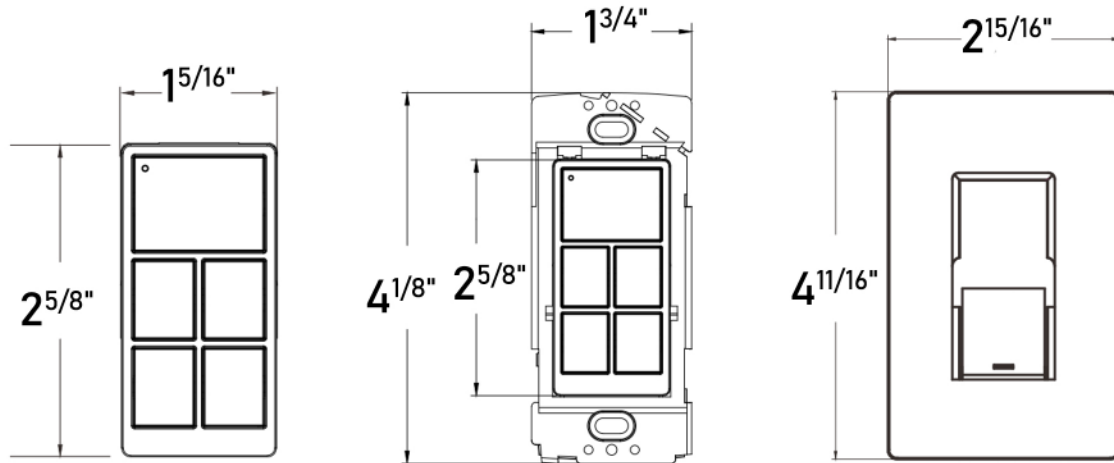

Technical Specifications:

Input Voltage	3V DC
Control Distance	100ft. Max
Radio Frequency	2.4GHz±75MHz
Bluetooth Version	4.2
Housing Material	UL 94-V0
Operating Temperature	-0.4°F to 122°F (-18°C to 50°C)
Storage Temperature	-32°F to 86°F (0°C to 30°C)
IP Rating	IP20 - Indoor Use Only
Color	White
Warranty	5 Years

Dimension: